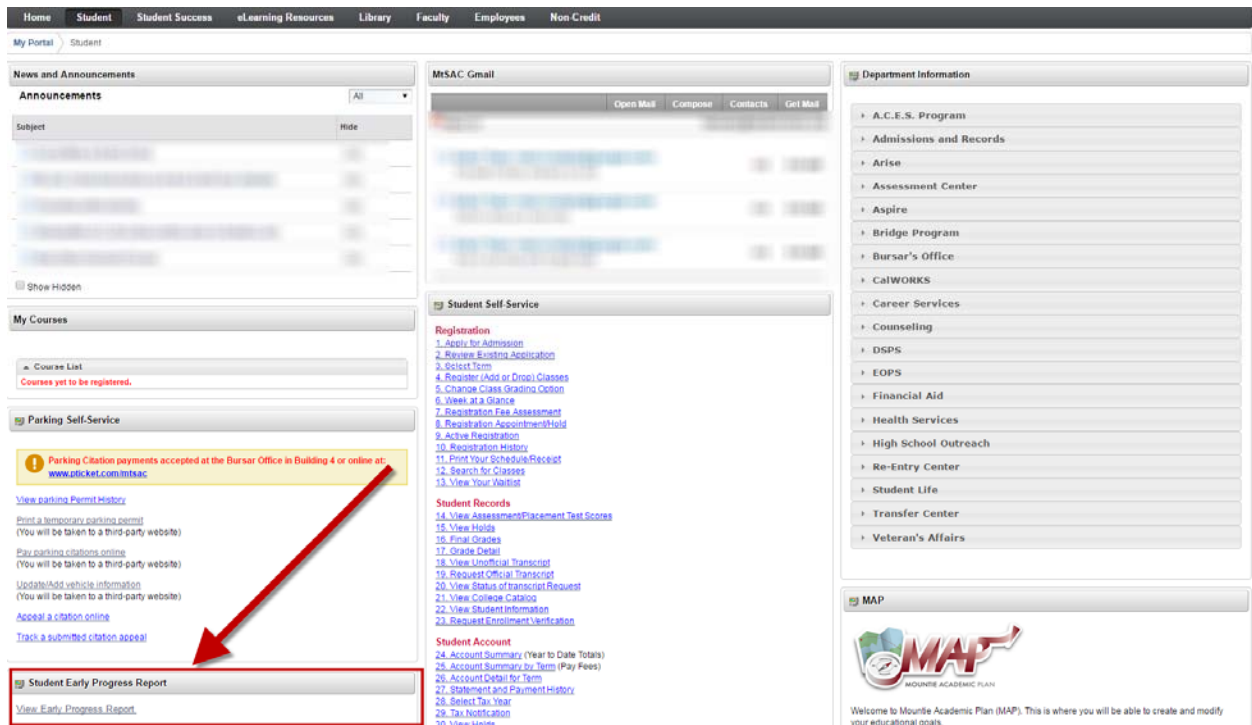

Viewing Early Progress Reports – Student View

To view an Early Progress Report submitted by your instructor, log into the Mt. SAC portal.

After logging into the portal, click on the Student Tab. The Early Progress Report portlet should appear in the first column.

Enter your portal login again to view your early progress report.

Login

Mt. SAC Student Early Progress Alert System

Please use your portal login to view feedback.

Username

Password